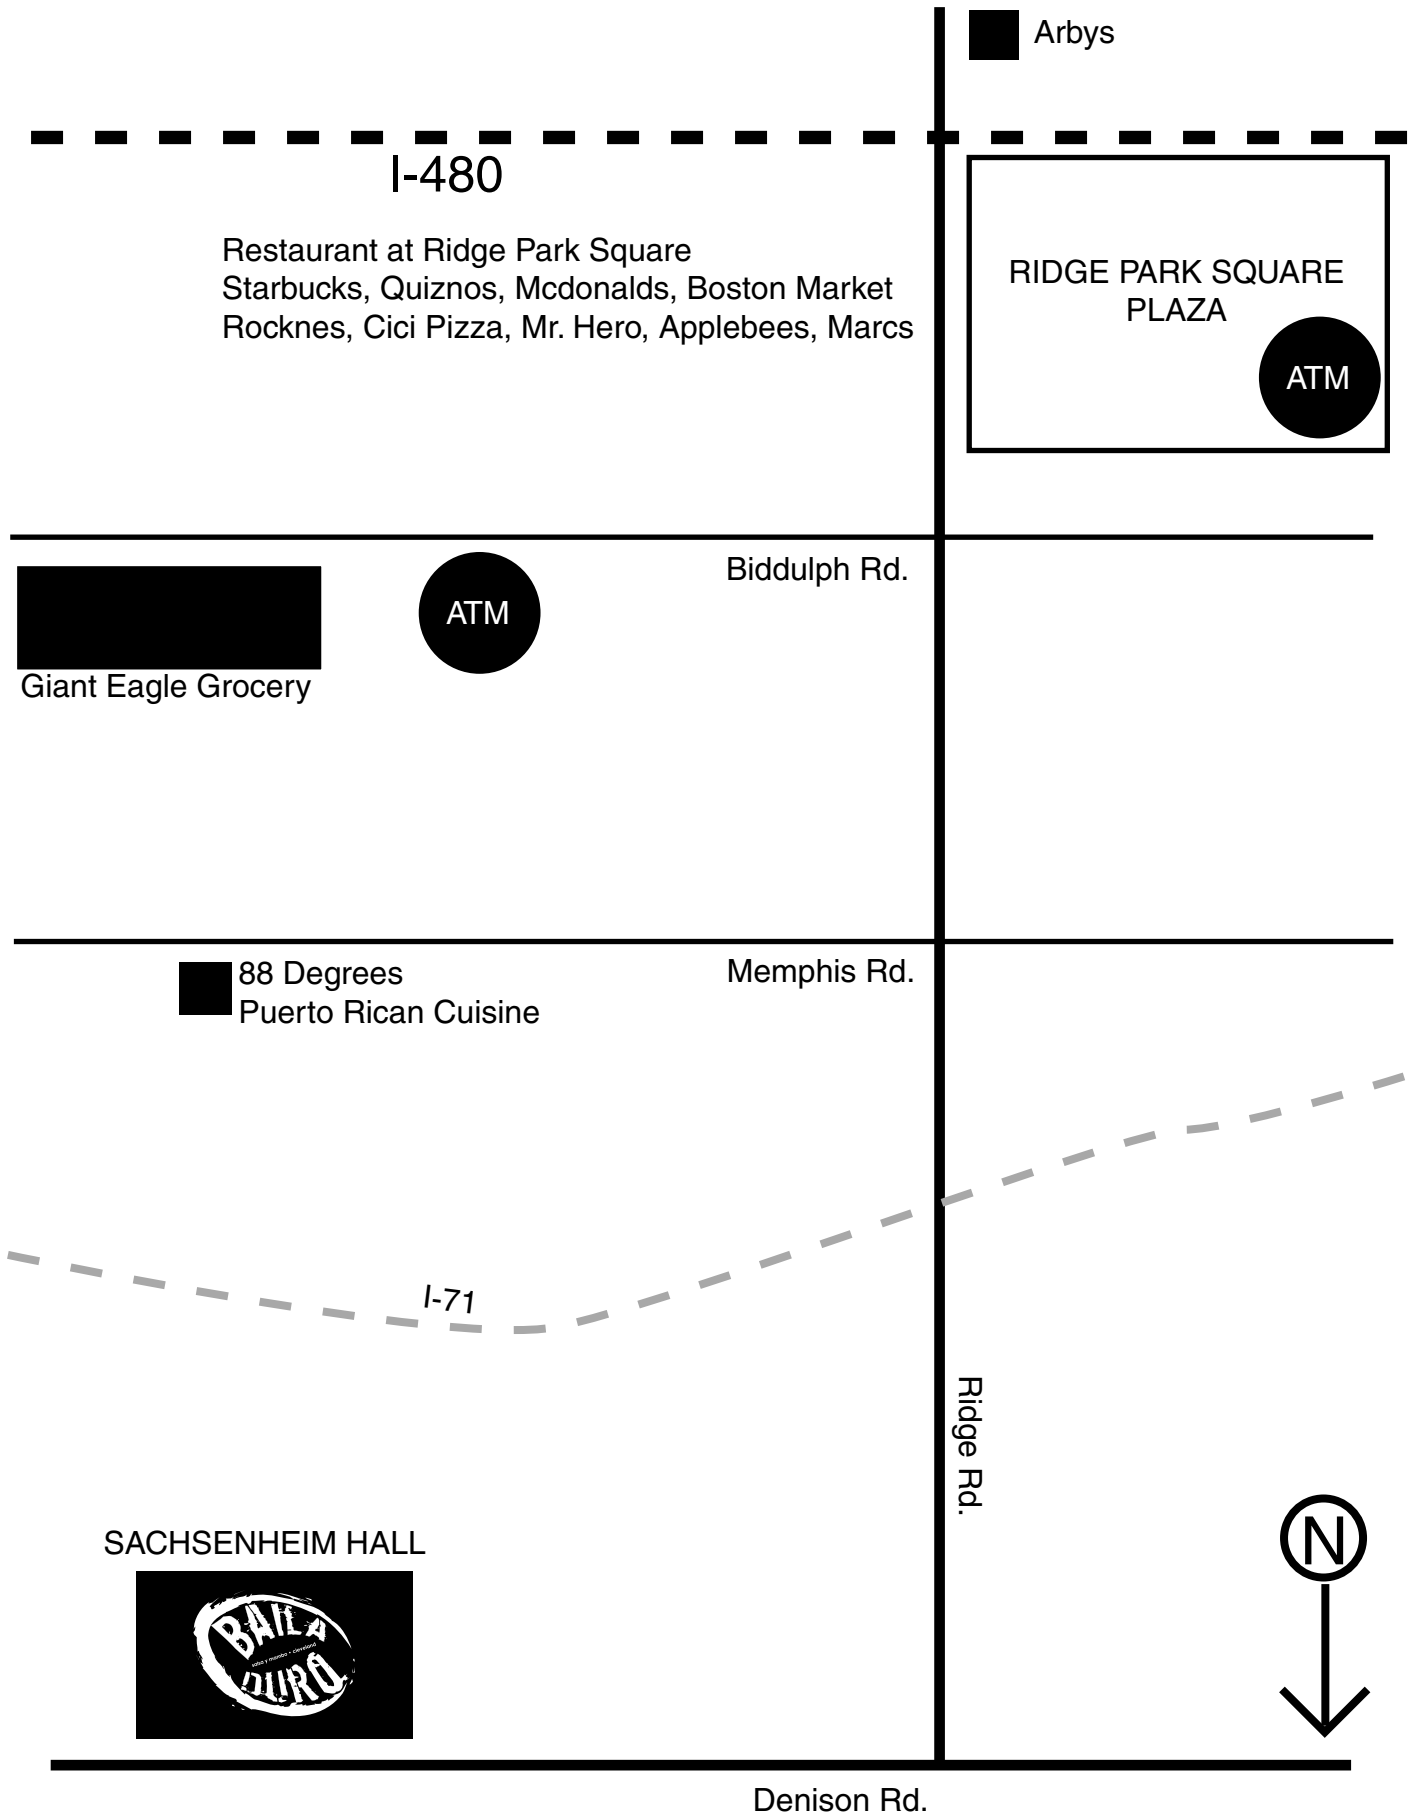

RESTAURANTS & ATMS

Arbys

I-480

Restaurant at Ridge Park Square
Starbucks, Quiznos, Mcdonalds, Boston Market
Rocknes, Cici Pizza, Mr. Hero, Applebees, Marcs

RIDGE PARK SQUARE
PLAZA

ATM

Giant Eagle Grocery

ATM

Biddulph Rd.

88 Degrees
Puerto Rican Cuisine

Memphis Rd.

I-71

Ridge Rd.

SACHSENHEIM HALL

Denison Rd.